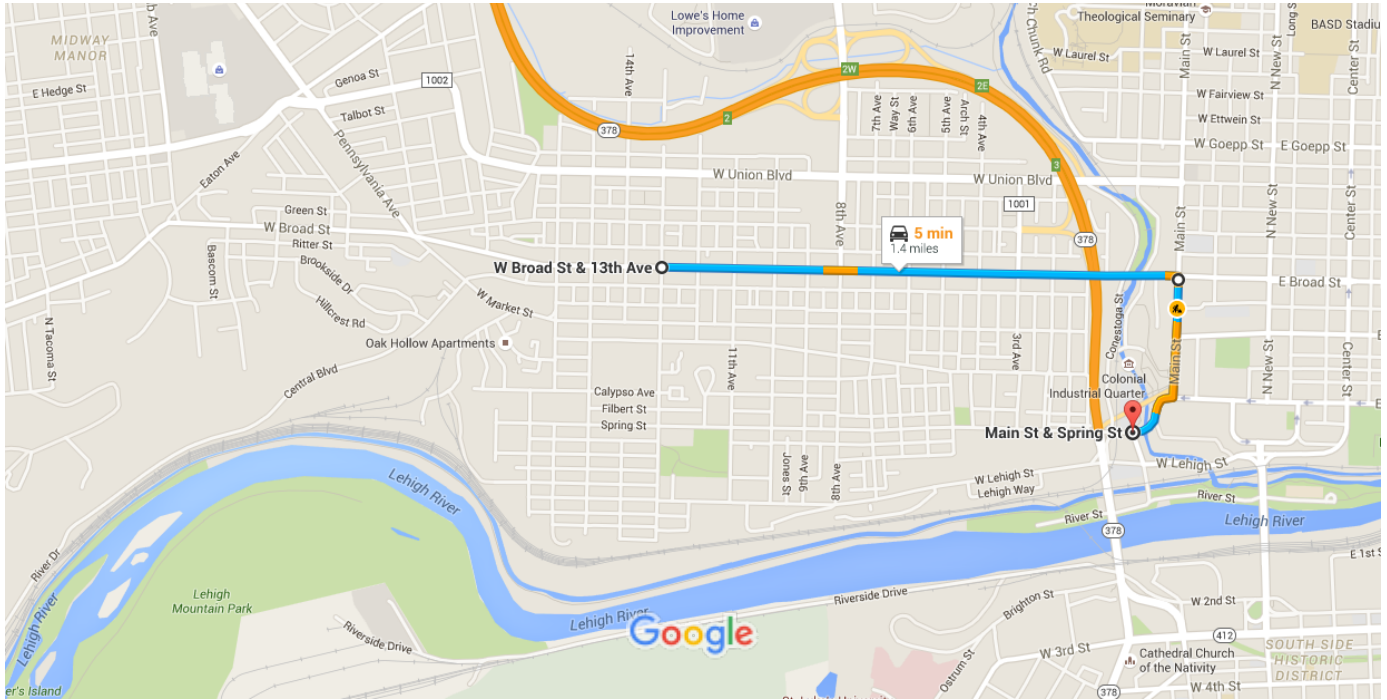

W Broad St & 13th Ave to Main St & Spring St, Bethlehem, PA 18018

Drive 1.4 miles, 5 min

Map data ©2015 Google 1000 ft

### W Broad St & 13th Ave

Bethlehem, PA 18018

- ↑ 1. Head east on W Broad St toward 12th Ave

1.0 mi

- ➔ 2. Turn right onto Main St

0.4 mi

### Main St & Spring St

Bethlehem, PA 18018

These directions are for planning purposes only. You may find that construction projects, traffic, weather, or other events may cause conditions to differ from the map results, and you should plan your route accordingly. You must obey all signs or notices regarding your route.

Live traffic	Fast	Slow
--------------	------	------